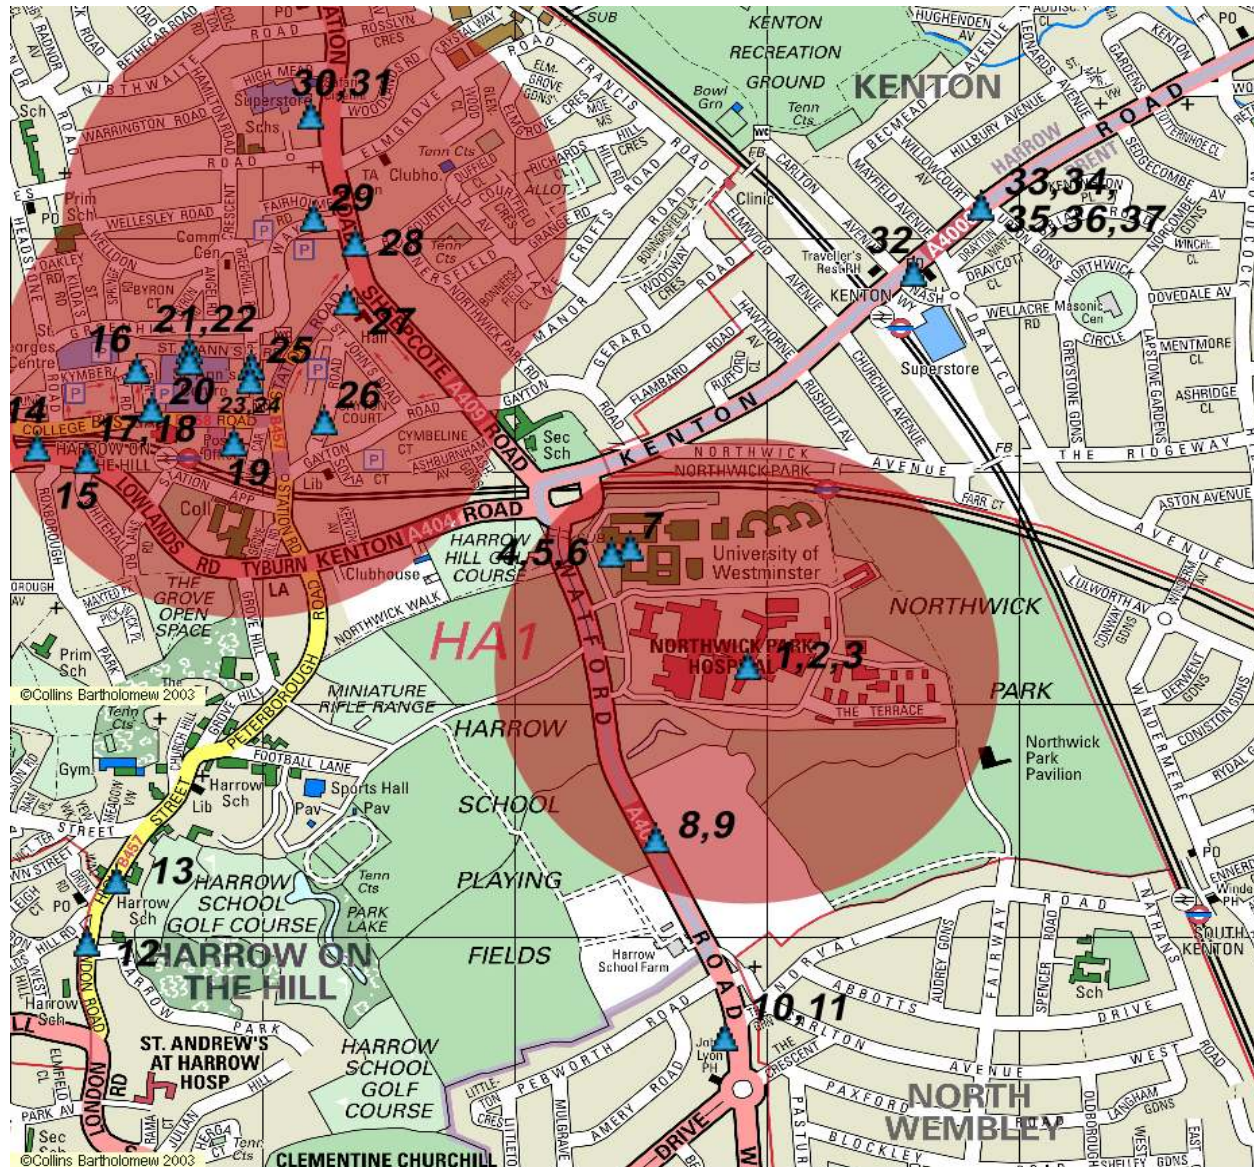

Vodafone Masts Near HA1 3UJ