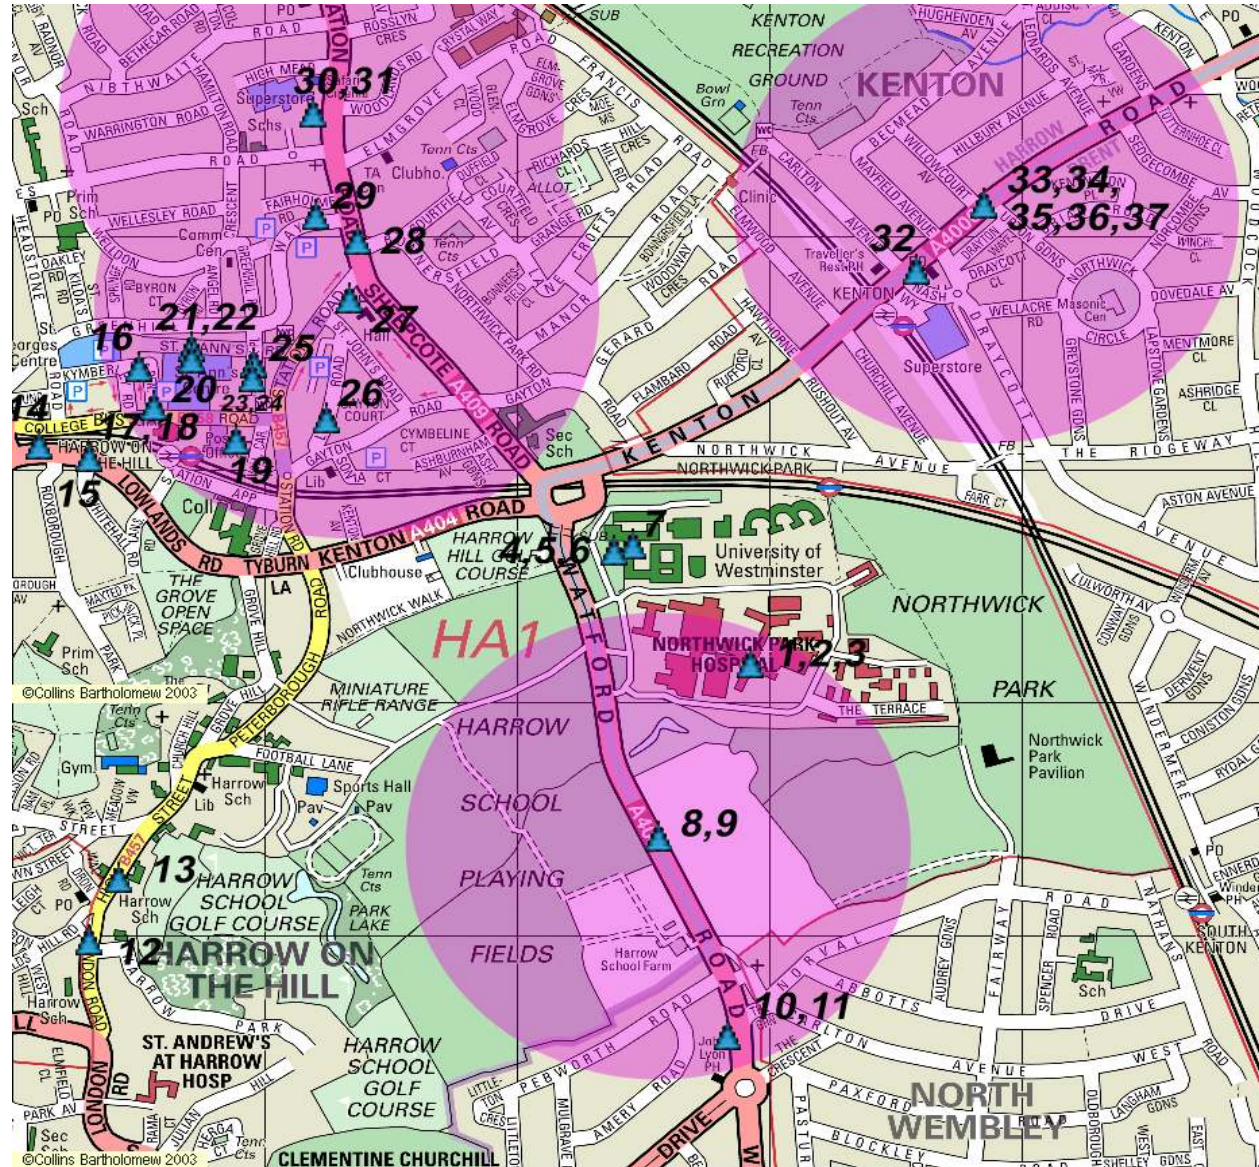

T-Mobile Masts Near HA1 3UJ

- TETRA
- Orange
- Vodafone
- O2
- T-Mobile
- Three
- Powerlines