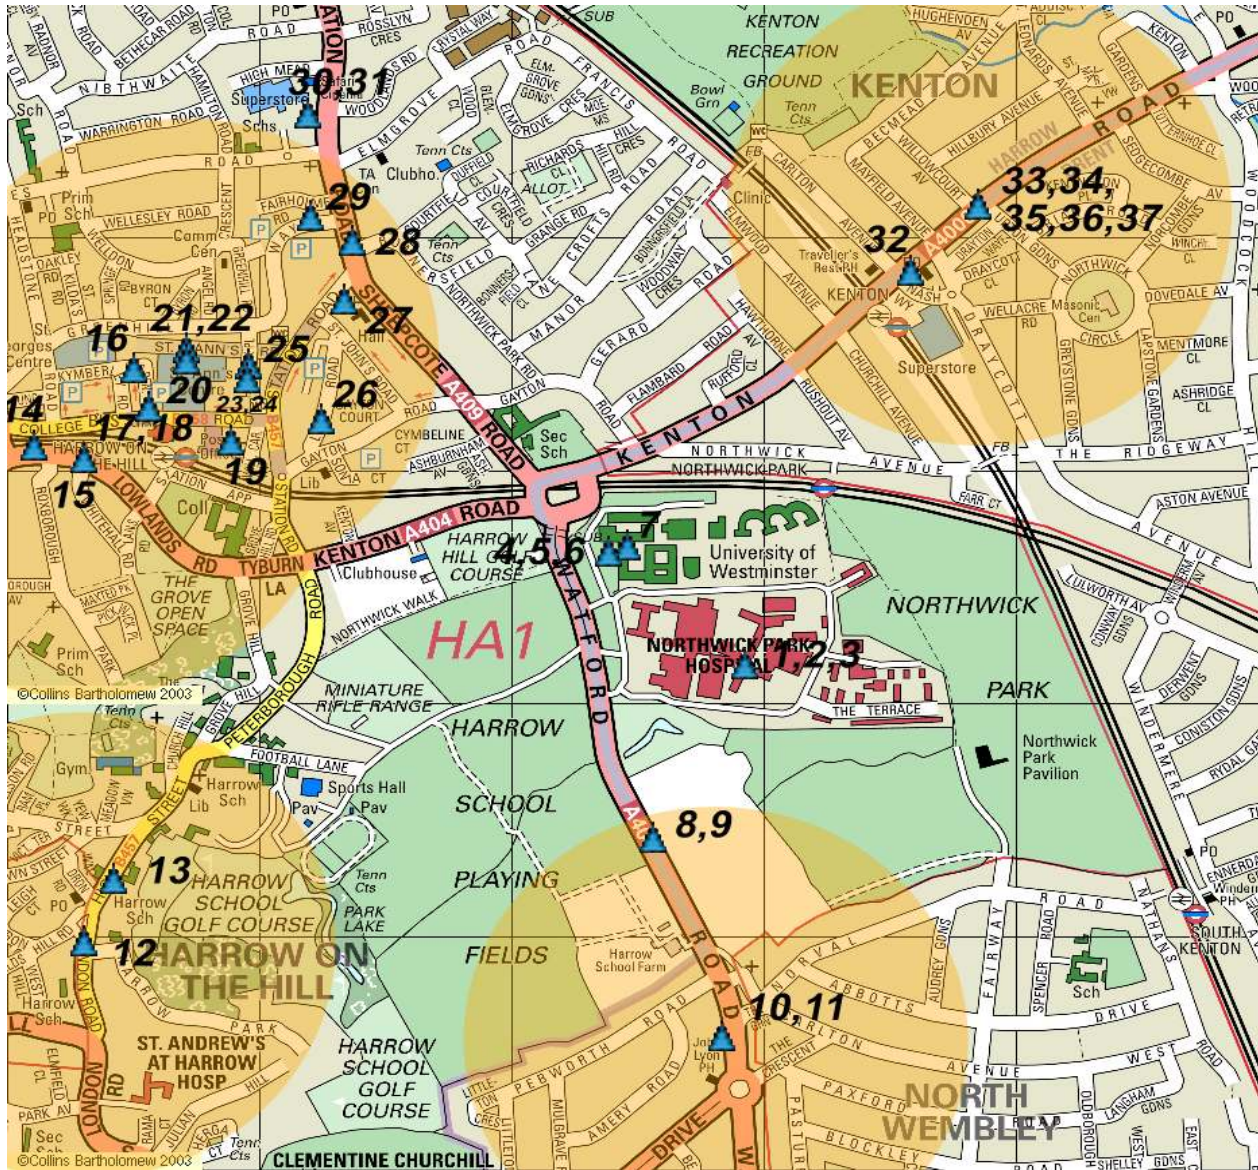

Orange Masts Near HA1 3UJ