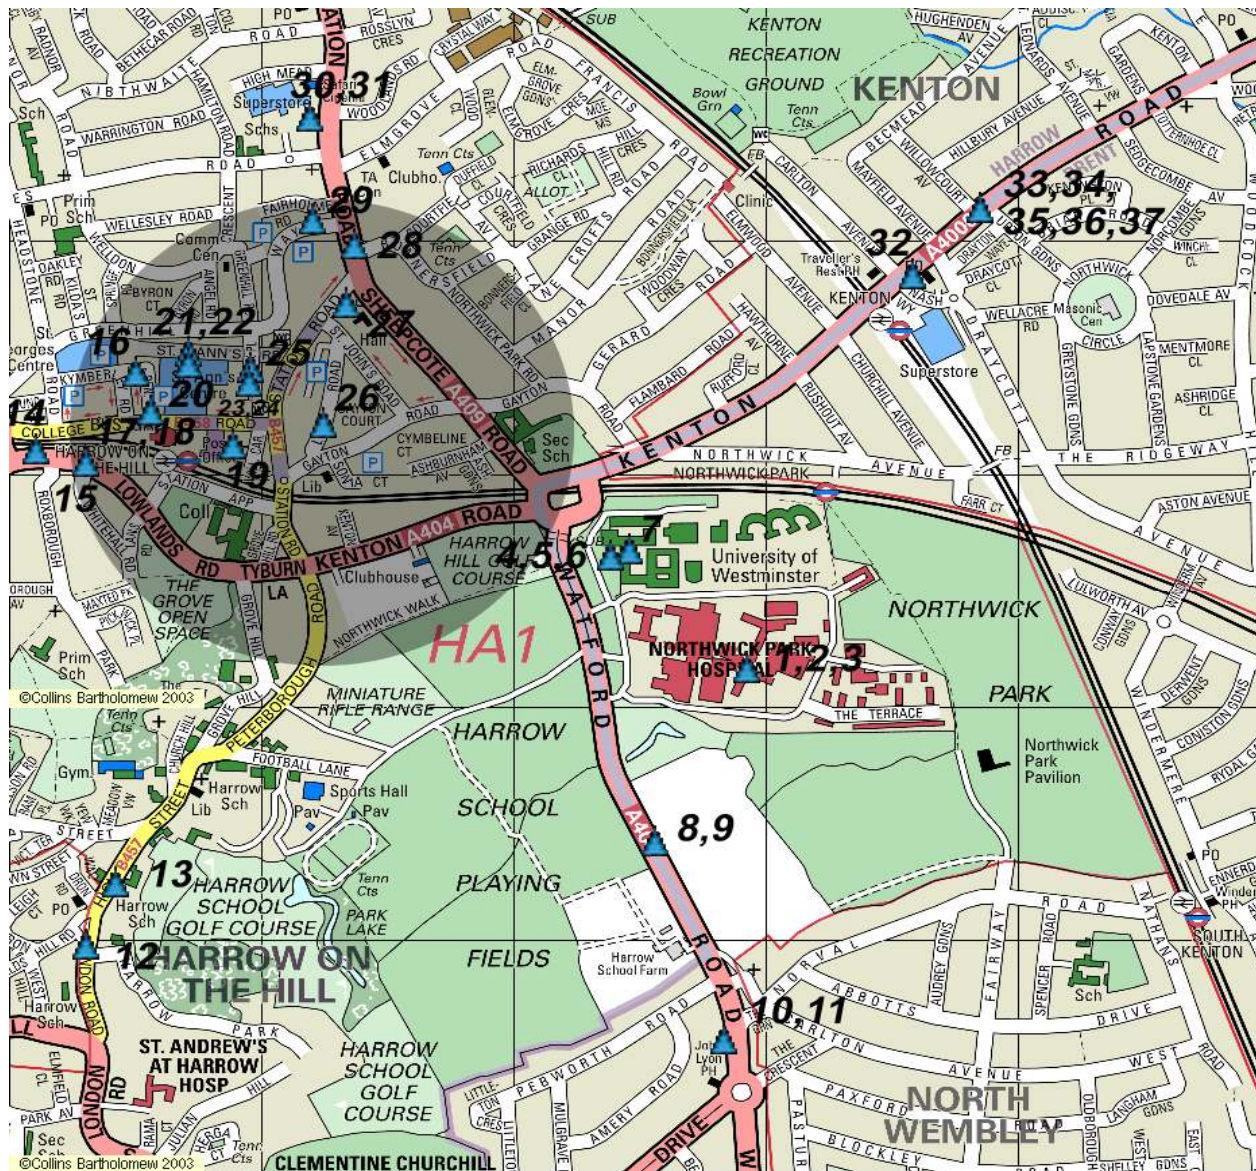

No such rule exists within the UK as of this writing. However we have used this 500 metre rule in constructing the maps contained in this document to show that masts are actively being sited close to Homes, Schools, Hospitals, Churches etc.

Mast #: Name of Operator, Operator Site Ref., Station Type, Height of Antenna, Frequency Range, Transmitter Power, Maximum licensed power, Type of Transmission

1	Vodafone,244,Macrocell,41 Metres,900 MHz,21.35 dBW,32 dBW,GSM Site Share with Masts 02 & 03	29	Vodafone,30534,Macrocell,3.5 Metres,900 MHz,7.45 dBW,32 dBW,GSM
2	Vodafone,244,Macrocell,41 Metres,1800 MHz,22.11 dBW,32 dBW,GSM	30	T-MOBILE,90803,Macrocell,20.7 Metres,1800 MHz,26 dBW,32 dBW,GSM Mast Share with Mast 31
3	Vodafone,244,Macrocell,41 Metres,2100 MHz,24.3112 dBW,32 dBW,UMTS	31	T-MOBILE,90803,Macrocell,20.7 Metres,2100 MHz,18 dBW,32 dBW,UMTS
4	O2,5306,Macrocell,35 Metres,900 MHz,20.3 dBW,32 dBW,GSM Site Share with Masts 05 & 06	32	O2,8557,Macrocell,4.5 Metres,900 MHz,5.9 dBW,32 dBW,GSM
5	O2,5306,Macrocell,35 Metres,1800 MHz,22.5 dBW,32 dBW,GSM	33	O2,11532,Macrocell,19.2 Metres,2100 MHz,21.8 dBW,32 dBW,UMTS
6	O2,5306,Macrocell,35 Metres,2100 MHz,27 dBW,32 dBW,UMTS	34	Orange,GLN0080,Macrocell,22 Metres,1800 MHz,22.8 dBW,32 dBW,GSM Mast Share with Mast 35
7	3,HA0017,Macrocell,24 Metres,2100 MHz,28.9 dBW,32 dBW,UMTS	35	Orange,GLN0080,Macrocell,22 Metres,2100 MHz,27.1 dBW,32 dBW,UMTS
8	T-MOBILE,70446,Macrocell,11 Metres,1800 MHz,28 dBW,32 dBW,GSM Mast Share with Mast 09	36	T-MOBILE,60700,Macrocell,17 Metres,1800 MHz,28 dBW,32 dBW,GSM Mast Share with Mast 37
9	T-MOBILE,70446,Macrocell,11 Metres,2100 MHz,20 dBW,32 dBW,UMTS	37	T-MOBILE,60700,Macrocell,19.8 Metres,2100 MHz,18 dBW,32 dBW,UMTS
10	Orange,GLN7844,Macrocell,9.5 Metres,1800 MHz,20.7 dBW,32 dBW,GSM		
11	Orange,GLN7844,Macrocell,9.5 Metres,2100 MHz,20.7 dBW,32 dBW,UMTS		
12	Orange,GLN7422,Macrocell,7 Metres,1800 MHz,16.8 dBW,32 dBW,GSM		
13	Three,HA0044,Macrocell,17.3 Metres,2100 MHz,28.9 dBW,32 dBW,UMTS		
14	O2,16503,Macrocell,10.3 Metres,900 MHz,16.7 dBW,32 dBW,GSM		
15	Orange,GLN7423,Macrocell,7.6 Metres,1800 MHz,14.9 dBW,32 dBW,GSM		
16	O2,35243,Macrocell,13.5 Metres,2100 MHz,21.9 dBW,32 dBW,UMTS		
17	T-MOBILE,90457,Macrocell,37 Metres,1800 MHz,27 dBW,32 dBW,GSM Mast Share with Mast 18		
18	T-MOBILE,90457,Macrocell,36.8 Metres,2100 MHz,19 dBW,32 dBW,UMTS		
19	O2,33015,Macrocell,4 Metres,900 MHz,5.5 dBW,32 dBW,GSM		
20	O2,6924,Macrocell,7 Metres,900 MHz,4.59 dBW,32 dBW,GSM		
21	Orange,GLN0323,Macrocell,21 Metres,1800 MHz,28.2 dBW,32 dBW,GSM		
22	Orange,GLN0323,Macrocell,20 Metres,2100 MHz,30.2 dBW,32 dBW,UMTS		
23	Vodafone,5575,Macrocell,32.7 Metres,900 MHz,25.35 dBW,32 dBW,GSM		
24	Vodafone,5575,Macrocell,32.7 Metres,2100 MHz,28.5946 dBW, 32dBW,UMTS		
25	Three,HA0007,Macrocell,27 Metres,2100 MHz,28.9 dBW,32 dBW,UMTS		
26	O2,MTR150/B,Macrocell,31.3 Metres,400 MHz,18 dBW,25 dBW,TETRA		
27	T-MOBILE,70590,Macrocell,3 Metres,1800 MHz,1 dBW,32 dBW,GSM		
28	O2,8556,Macrocell,2.7 Metres,900 MHz,6.73 dBW,32 dBW,GSM		

Key:

GSM (also known as 2nd Generation Mobile)

UMTS (also known as 3G)

Tetra Masts Near HA1 3UJ